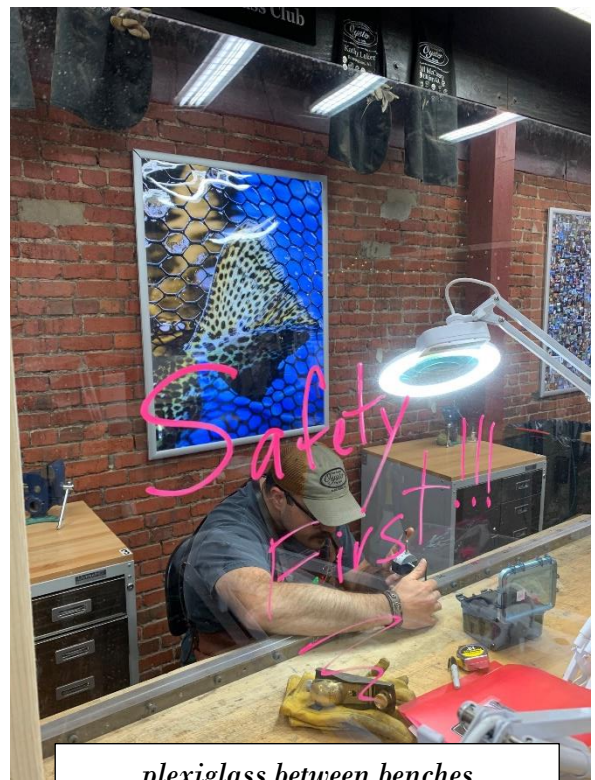

Hope all is well and you are not being too impacted by the current craziness. Knowing that you have a class coming up soon, we want to assure you that we are taking safety very seriously here.

- Our retail showroom is closed to the public
- There is at least a week between classes, and we are having the shop and all common areas deep cleaned frequently.
- We have added plexiglass barriers between benches
- We have added new large TVs to allow for close-up visuals from your bench with no gathering
- Masks are available
- Hand sanitizer is always available
- We are washing our hands frequently, and wearing gloves when appropriate
- We are maintaining social distance of 6 feet

plexiglass between benches

- We are limiting the workshop space to students and only a few essential employees.
- We are frequently disinfecting commonly-touched surfaces, tools and benches throughout the day.
- No hand shaking, and as usual...no politics. 😊